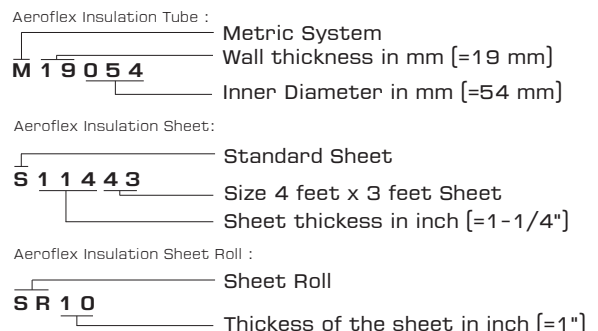

Note : The above sheet size is for 1" wall thickness. For other thickness pre-cut sheet size will vary to cover circumference

AEROFLEX-FO Class 0 Standard Sheet Insulation (4 Feet x 3 Feet Sheet)

Sheet Size	Code Number [Quantity : Sheets/Carton]								
	1/8" wall	1/4" wall	3/8" wall	1/2" wall	3/4" wall	1" wall	1-1/4" wall	1-1/2" wall	2" wall
36" x 48"	S 1843 (48)	S 1443 (24)	S 3843 (16)	S 1243 (12)	S 3443 (8)	S 1043 (6)	S11443 (5)	S11243 (4)	S 2043 (3)

AEROFLEX-FO Class 0 Continuous Sheet Roll (4 Feet Width Roll)

Code	Size			
	Thickness (inch)	Width (ft)	Length (ft)	Ft²/Roll
SR 18*	1/8"	4	150	600
SR 14*	1/4"	4	72	288
SR 38*	3/8"	4	50	200
SR 12*	1/2"	4	36	144
SR 58	5/8"	4	32	128
SR 34	3/4"	4	23	92
SR 10	1"	4	18	72
SR 114	1-1/4"	4	13	52
SR 112	1-1/2"	4	10	40
SR 20	2"	4	8	32

Note : *1/8", 1/4", 3/8", 1/2", thick sheet have one side skin.

Decoding of Aeroflex Insulation: