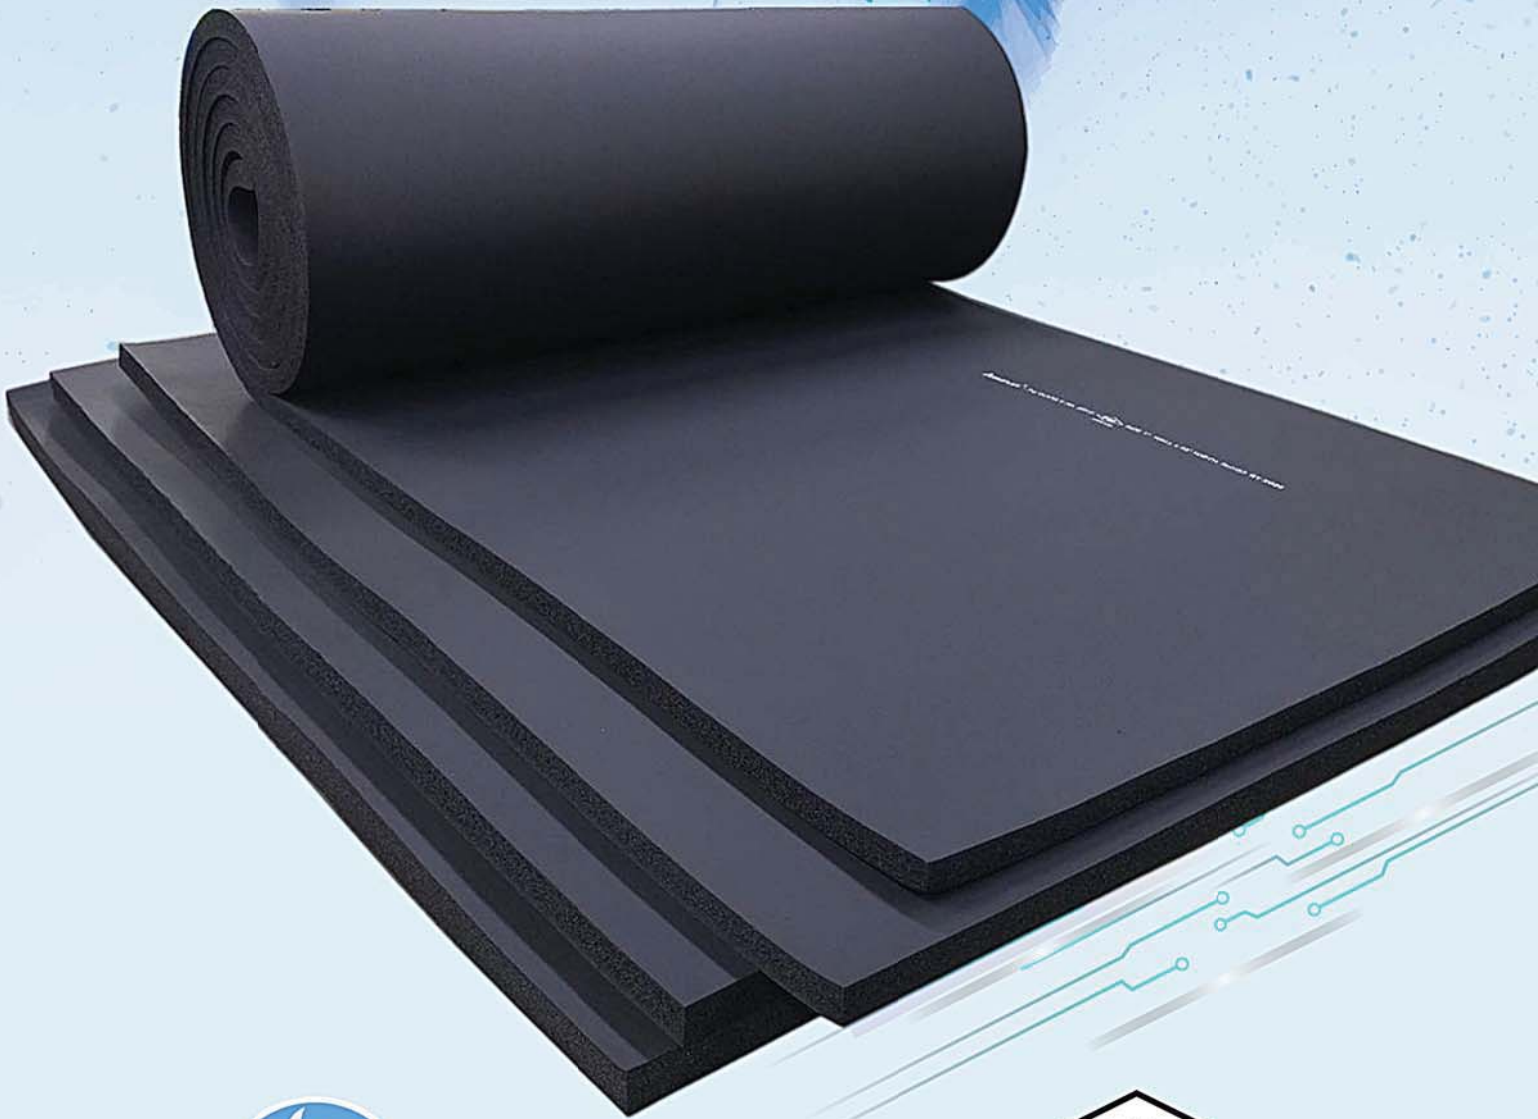

AEROFLEX[®]-FO Class 0

CLOSED CELL ELASTOMERIC THERMAL INSULATION

*For high Efficiency of fire
Propagation Performance*

AEROFLEX[®]-FO Class 0

AEROFLEX-FO Class 0 is a light weight, EPDM Modified flexible closed cell elastomeric thermal insulation in both sheet and tube form designed for insulating liquid cooling and heating pipe lines and also air ducting system to save energy and prevent condensation.

AEROFLEX-FO Class 0 standard sheet and tube elastomeric thermal insulation are widely used to save energy and prevent condensation problem on chilled water and refrigeration systems. They also efficiently reduce heat flow on hot water plumbing, liquid heating and dual temperature piping.